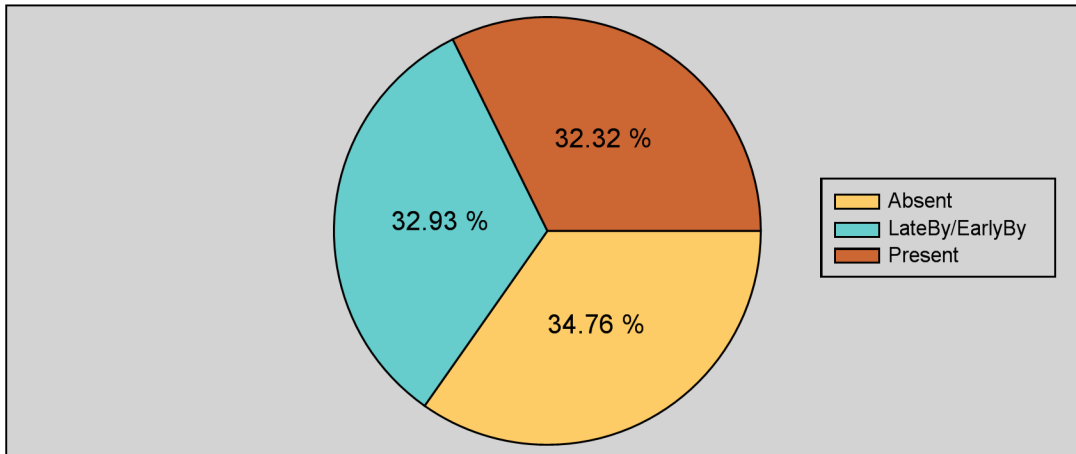

Department Graph

Jul 01 2010 To Jul 31 2010

Company: XYZ Soft Solutions

Printed On : Jul 10 2011 11:32

Department :Staffs

Department :Development

Department :Operation & Performance