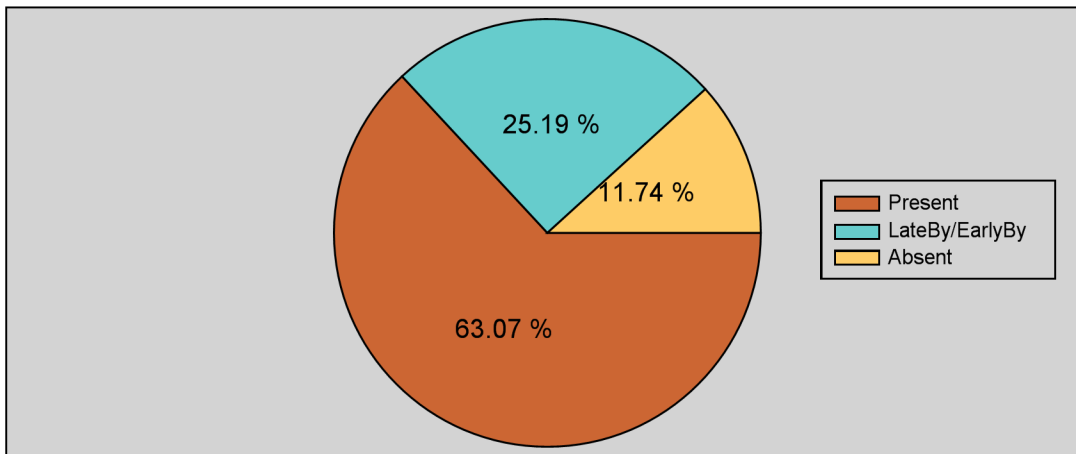

Department Graph

Jul 01 2010 To Jul 31 2010

Company: XYZ Soft Solutions

Printed On : Jul 10 2011 11:32

Department :Staffs

Department :Development

Department :Operation & Performance