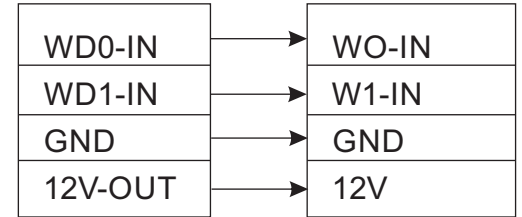

SF-100 Connection Diagram

SF-100 with KR500

Weigand IN

KR-500

SF-100 Back to Back Connection

Master Weigand IN

Slave Weigand Out