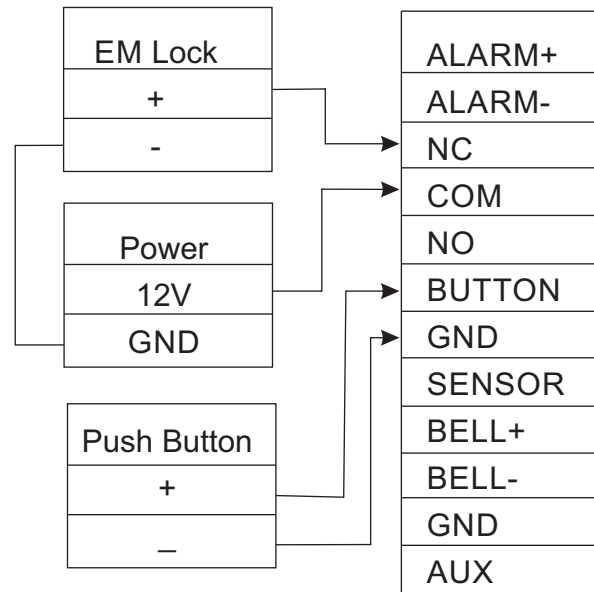

SF-100 Connection Diagram

SF-100 with KR500

Weigand IN

KR-500

SF-100 Back to Back Connection

Master Weigand IN

Slave Weigand Out