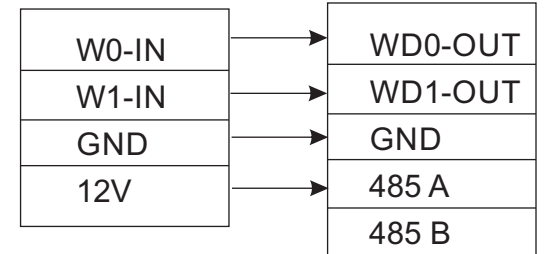

SF-100 Connection Diagram

SF-100 with KR500

Weigand IN

KR-500

SF-100 Back to Back Connection

Master Weigand IN

Slave Weigand Out