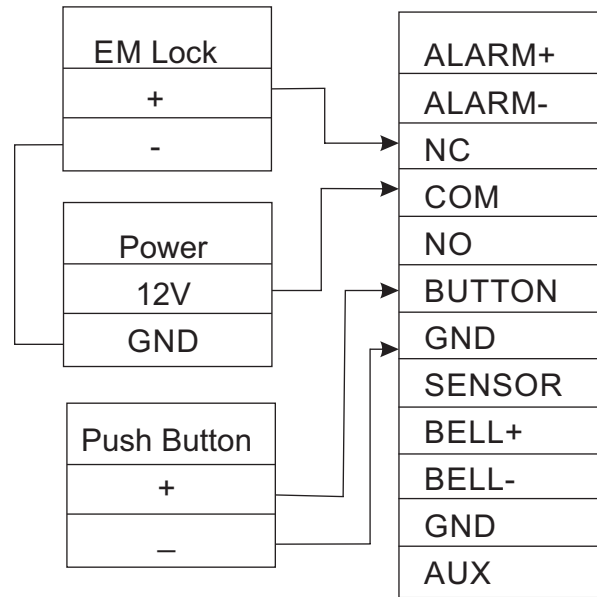

SF-100 Connection Diagram

SF-100 with KR500

Weigand IN

KR-500

SF-100 Back to Back Connection

Master Weigand IN

Slave Weigand Out